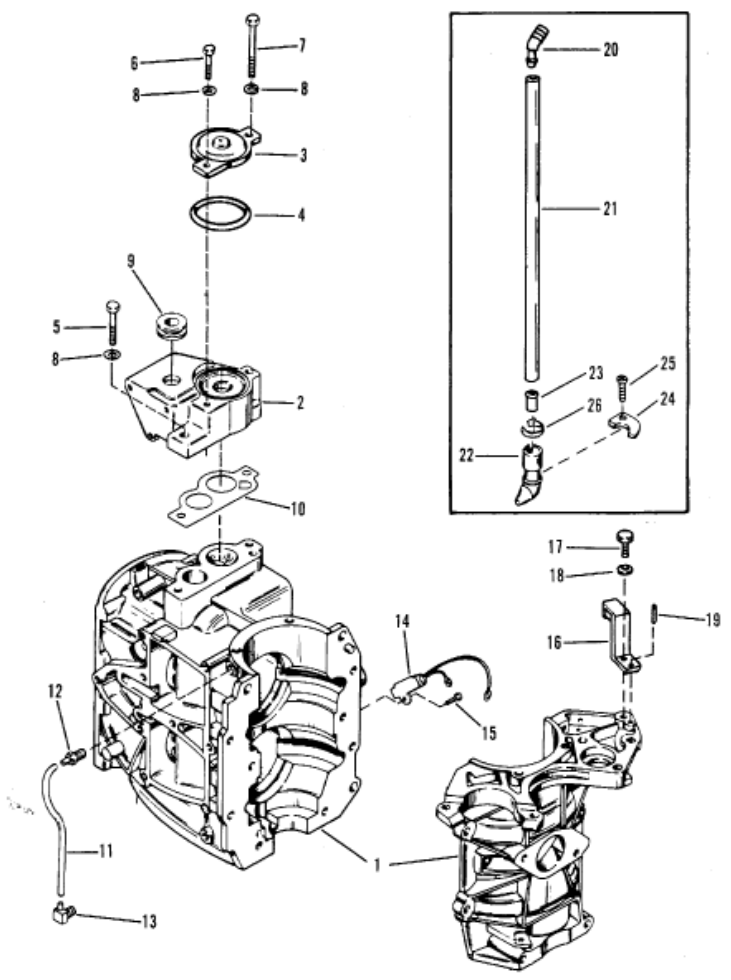

Parts List

Ref	Class	Part	Description	Qty	Comment	Footnote
1	851	7940A 6	CYLINDER BLOCK AND CRANKS	1		
2		66843T	BRACKET, COIL MOUNTING	1		
3		99436A 1	COVER ASSEMBLY, COIL BRACK	1		
4	25	64067	O-RING, COVER	1		3
5	10	31984	SCREW (1-3/8")	1		
6	10	69034	SCREW, COVER (1")	1		
7	10	58414	SCREW (2-1/2")	1		
8	13	26993	LOCKWASHER, COIL MOUNTING	2		
9	25	39597	GROMMET, COIL MOUNTING BR.	1		
10	27	66847	GASKET, COIL MOUNTING BRAC	1		3
11	32	99387 79	HOSE, CYLINDER BLEED (8")	1		
12	21	42866	FITTING, CYLINDER BLEED (TOP)	1		
13	21	42863	ELBOW, CYLINDER BLEED (BOT)	1		
14		58124A27	SWITCH (BULLET CONNECTORS)	1		
15	10	62568	SCREW, MERCURY SWITCH TO	1		
16		76184	INDICATOR, TIMING ELECTRIC	1		
17	10	25299	SCREW, INDICATOR ATTACHING	1		
18	12	20084	WASHER, INDICATOR ATTACHING	1		
19	17	29908	ROLL PIN, INDICATOR LOCATING	1		
20	22	78279	ELBOW, TELL TALE HOSE TO E	1		
21	32	75680 58	HOSE, TELL TALE (6")	1		
22		69791	NOZZLE, TELL TALE HOSE TO C	1		
23	23	90882	BUSHING, NOZZLE	1		
24		66849	CLAMP, NOZZLE	1		
25	10	48409	SCREW, CLAMP/SWITCH	2		
26	54	816311	STA-STRAP	AR		